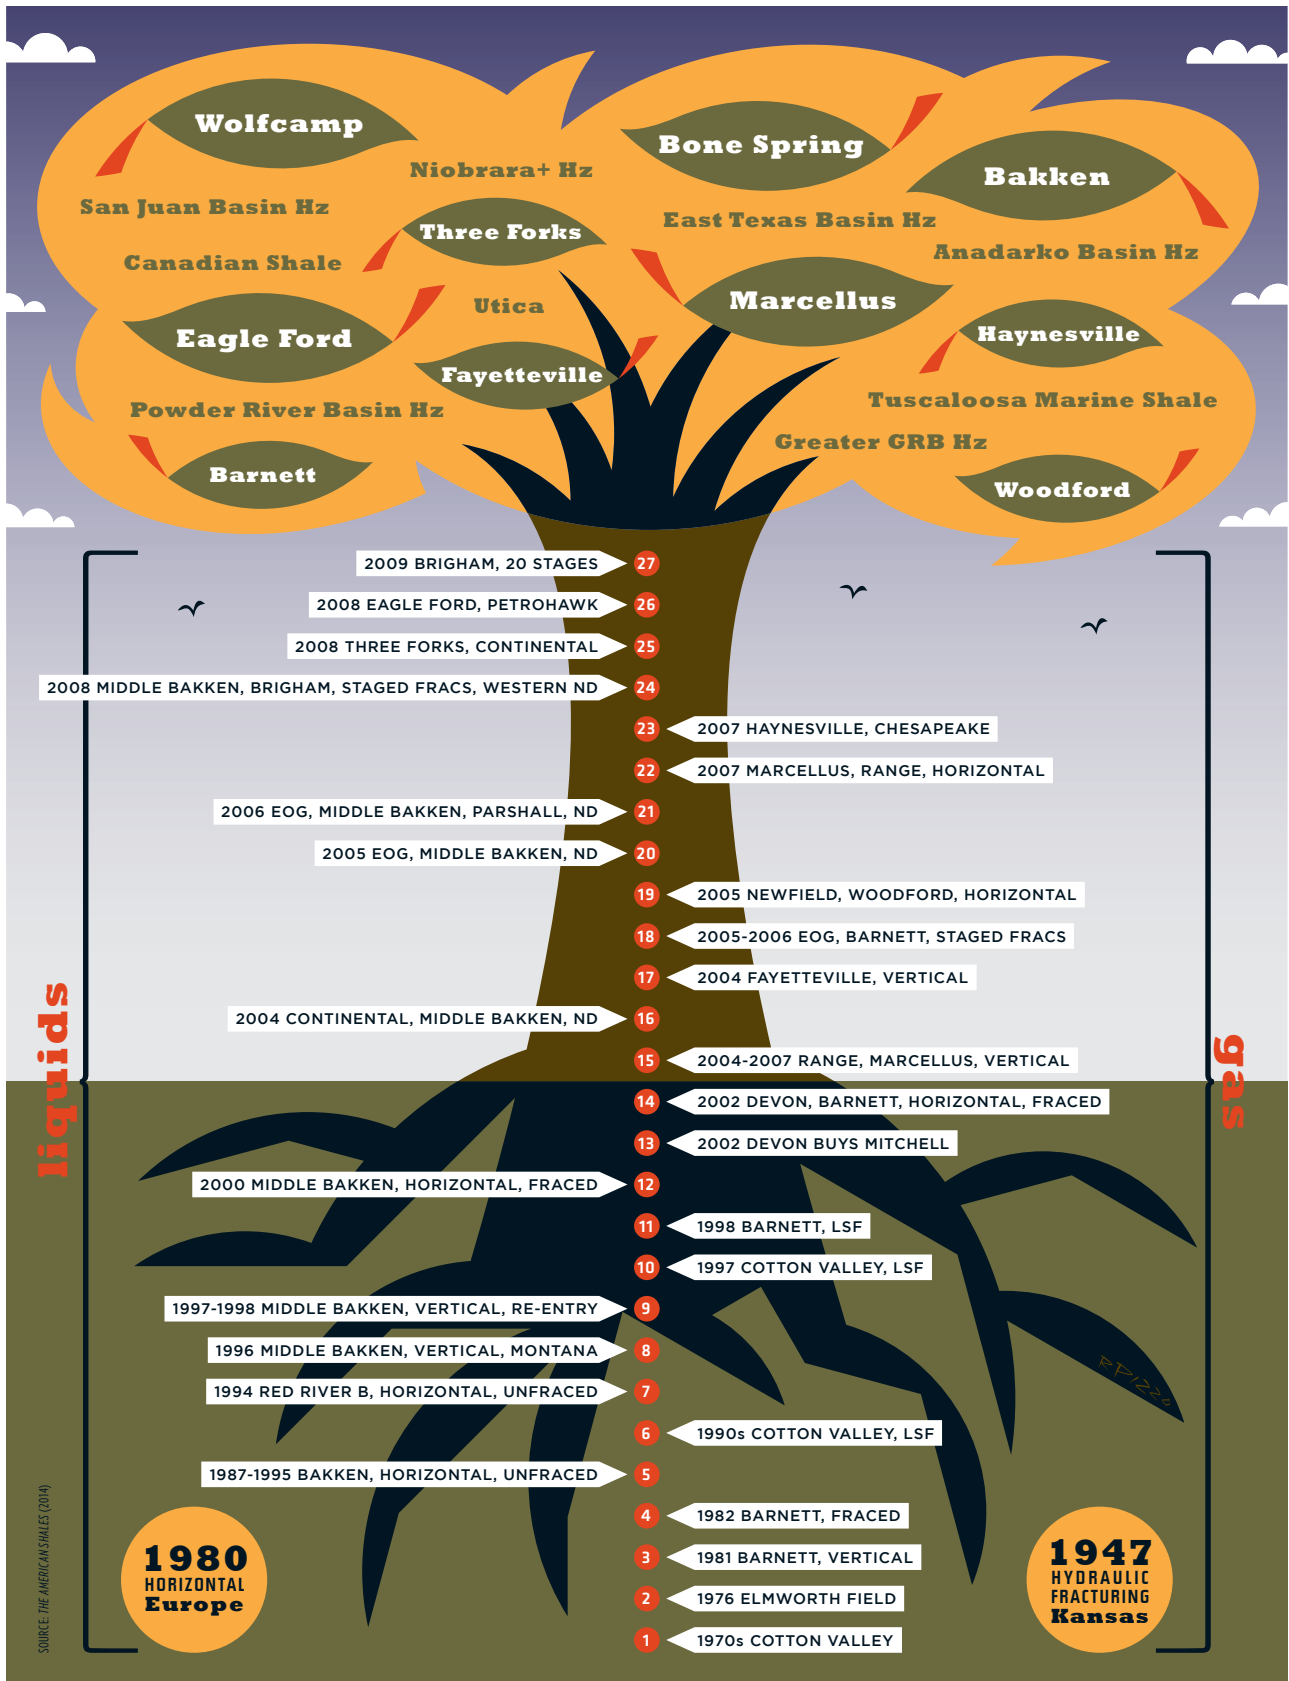

For more information about NYC Reads 365 and to access the reading lists, posters, and bookmarks, please visit our website at: <http://schools.nyc.gov/Academics/NYCReads365>  
#NYCReads365

"NORTH AMERICAN OIL FAMILY TREE" - Hart Energy Publishing